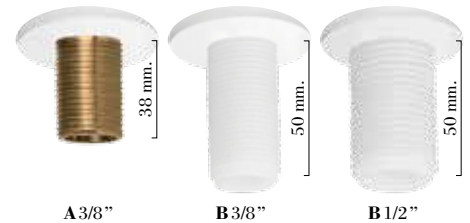

## NOISELESS FILL VALVES WITH ADJUSTABLE FLOAT

Pressure function range: 0 - 10 bar.  
Gradual shutoff by piston. Prevents backflow.  
Quick fill. Quick adjustment. Maintenance-free.  
Non-return system. Compact. Quickly installed.  
Made from top quality materials.  
Hard-wearing with even the hardest water.  
Guaranteed by **fominaya®**.

### FENYX LATERAL

Fenyx Side  
Fenyx Latéral

MOD.	REF.	Ø	ADAPTABLE	ENTRADA INLET EMBOUT	
FENYX	0144162120	1/2"	TODOS ALL TOUS	Resina Resin Résine	16
FENYX	0144161120	3/8"		Latón Brass Laiton	16
FENYX	0144160120	3/8"		Latón Brass Laiton	16